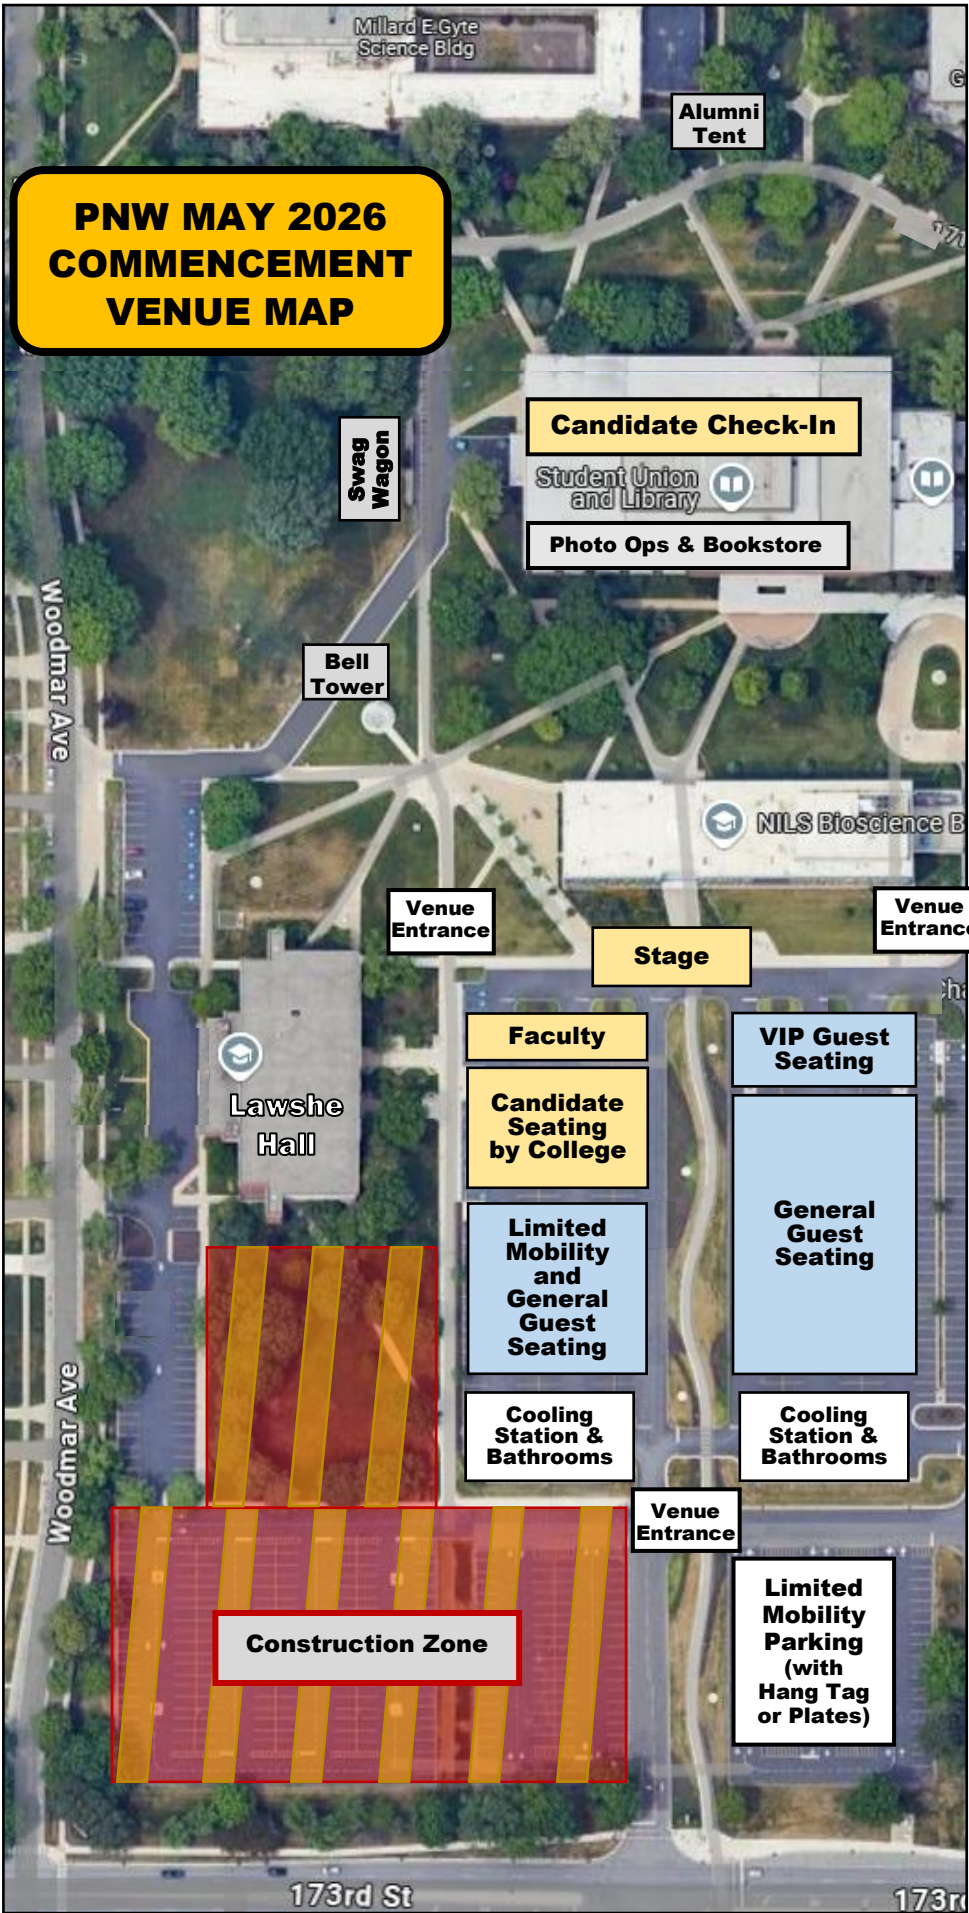

**PNW MAY 2026  
COMMENCEMENT  
VENUE MAP**

Millard E. Gyte  
Science Bldg

Alumni  
Tent

Candidate Check-In

Student Union  
and Library

Photo Ops & Bookstore

Swag  
Wagon

Bell  
Tower

NLS Bioscience B

Venue  
Entrance

Stage

Venue  
Entrance

Faculty

VIP Guest  
Seating

Candidate  
Seating  
by College

Limited  
Mobility  
and  
General  
Guest  
Seating

General  
Guest  
Seating

Cooling  
Station &  
Bathrooms

Cooling  
Station &  
Bathrooms

Lawshe  
Hall

Venue  
Entrance

Construction Zone

Limited  
Mobility  
Parking  
(with  
Hang Tag  
or Plates)

Woodmar Ave

Woodmar Ave

173rd St

173rd St