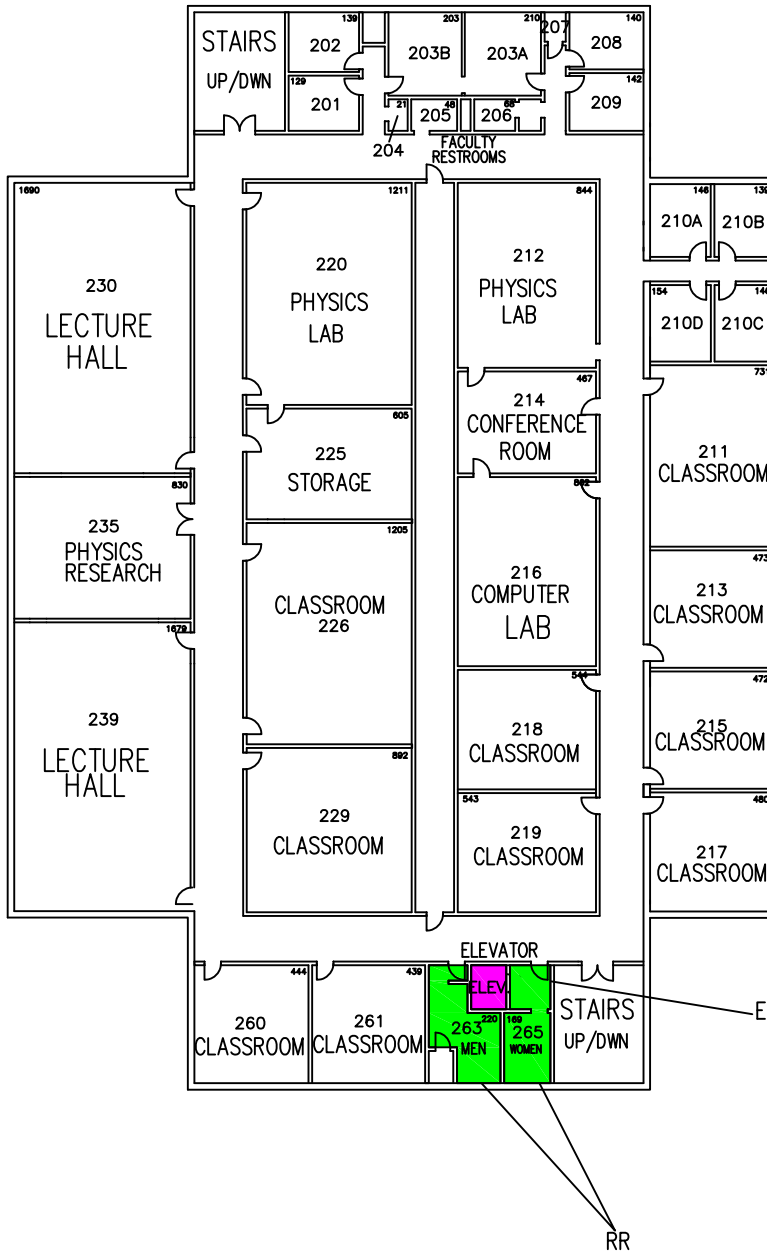

SOCIAL SCIENCES

- RR - RESTROOMS
- E - ELEVATOR

	<h2 style="margin: 0;">SCHWARZ HALL (SWRZ)</h2>		<h3 style="margin: 0;">2ND FLOOR</h3>
	DATE	12/02/16	2016
	REVISIONS	NTS	

Schwarz (SWRZ) Second Floor

Building Text Description

Entrances:

There are four (4) entrances and one (1) loading dock into SWRZ. All of these are located on the first floor. To access the second floor, there are two (2) stairways and one (1) elevator that lead onto this floor.

Room Locations:

- Faculty in the Social Sciences have offices in rooms 201 – 209.
- Rooms 201 – 209 are located off of the north hallway in ascending order west to east.
- Rooms 210 – 219 are located off of the east hallway in ascending order north to south.
- The **Conference Room** is 214, located off of the east hallway. It has a single door off of the hallway, and a doorway from both the physics lab 212 and the computer lab.
- The **Computer Lab** is room 216, located off of the east hallway, with a single door from the hallway. There is also a door into the computer lab from the conference room.
- Rooms 220 – 239 are located off of the west hallway in ascending order north to south.
- **Lecture Halls** 230 and 239 are located off of the west hallway, each with two single door entrances.
- **Physics Labs** 220 and 212 are located off of the east hallway (212) and the west hallway (220). Lab 220 has two single door entrances from the hallway and connects to storage room 225. Lab 212 has one entrance and connects to Conference Room 214.
- **Physics Research** is room 235, located off of the west hallway, with a double door entrance.
- Rooms 260 – 265 are located off of the south hallway in ascending order, west to east.