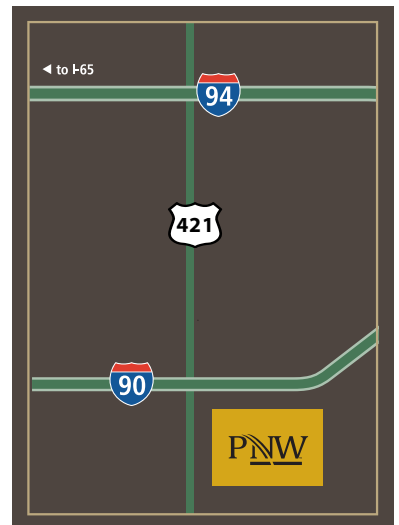

PURDUE UNIVERSITY NORTHWEST

WESTVILLE CAMPUS MAP

LEGEND

- Roads
- Parking
- Plaza

1401 S. U.S. 421
Westville, IN 46391

Purdue University Northwest Westville Campus Map

Text Description

Area Map

The Purdue University Northwest Westville Campus is bordered by Highway 421 on the west. Visitors can enter campus via North Drive on the north and South Drive on the south.

Campus Map

Academic Buildings

Many of the main academic classroom buildings are located along Purdue Drive, south of North Drive and north of South Drive. Traveling south from North Drive in the Northwest Corner of campus, along Purdue Drive, you will find: