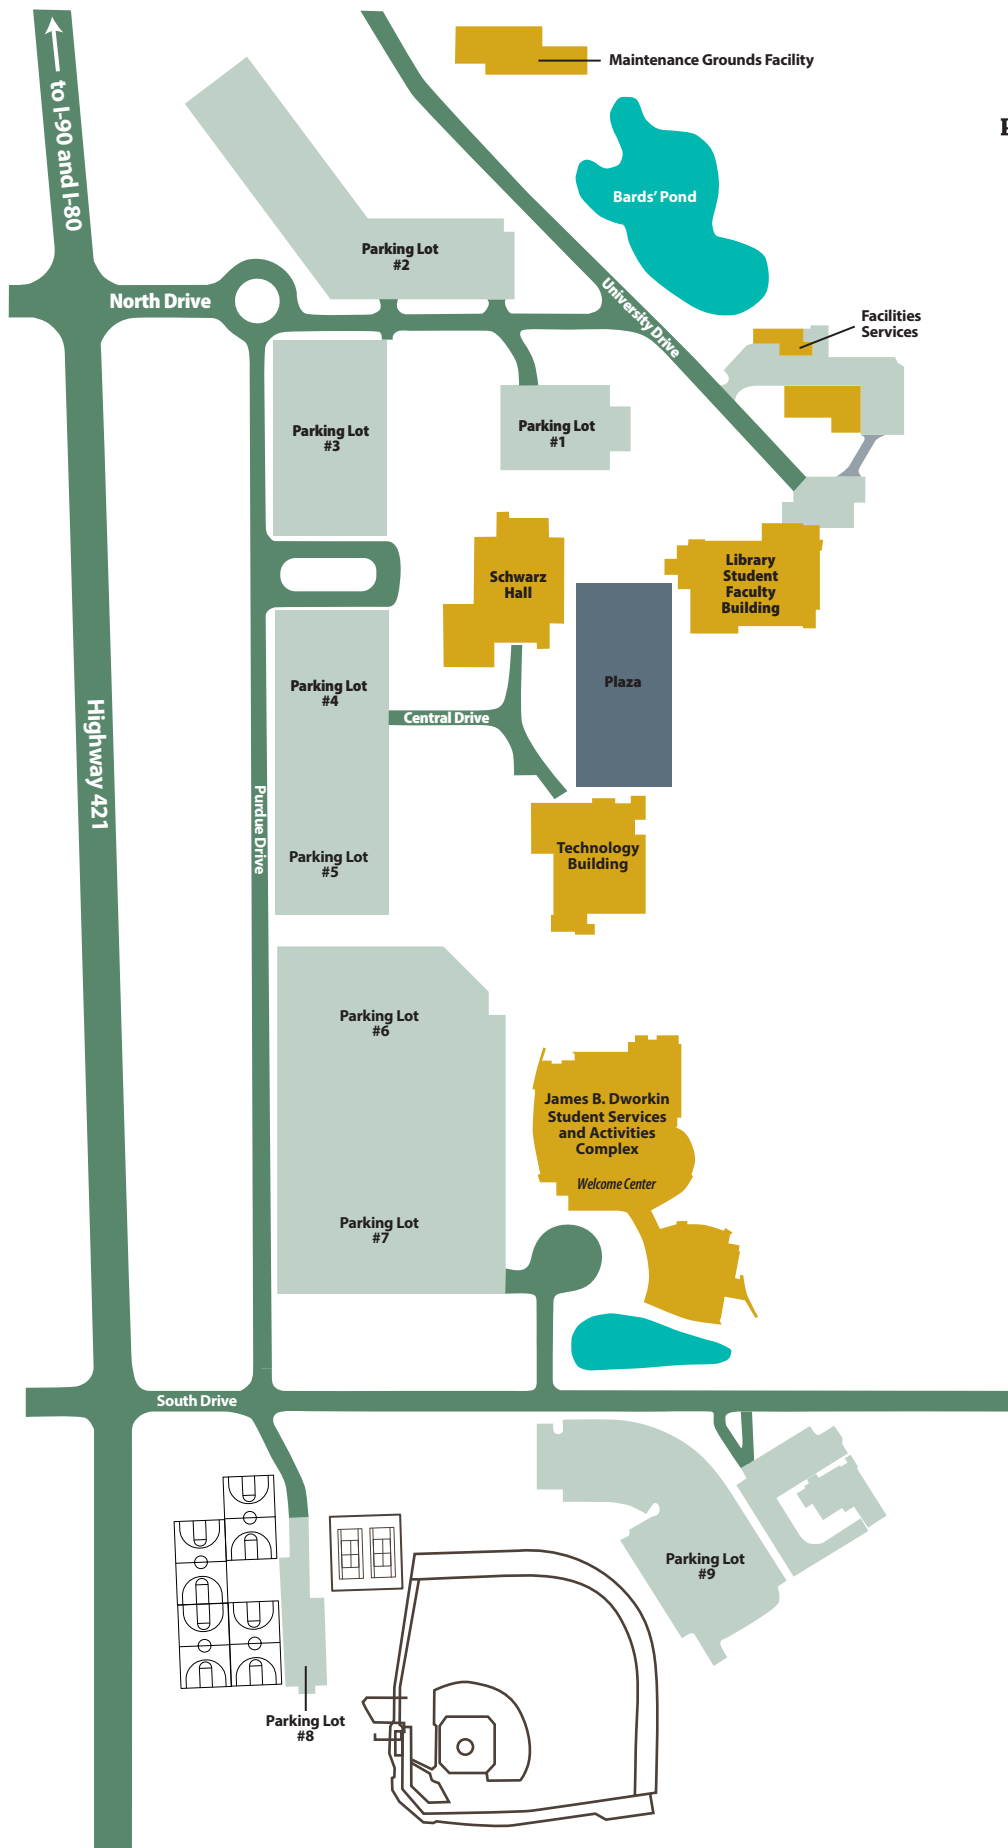

PURDUE UNIVERSITY NORTHWEST

WESTVILLE CAMPUS MAP

LEGEND

- Roads
- Parking
- Plaza

1401 S. U.S. 421
Westville, IN 46391