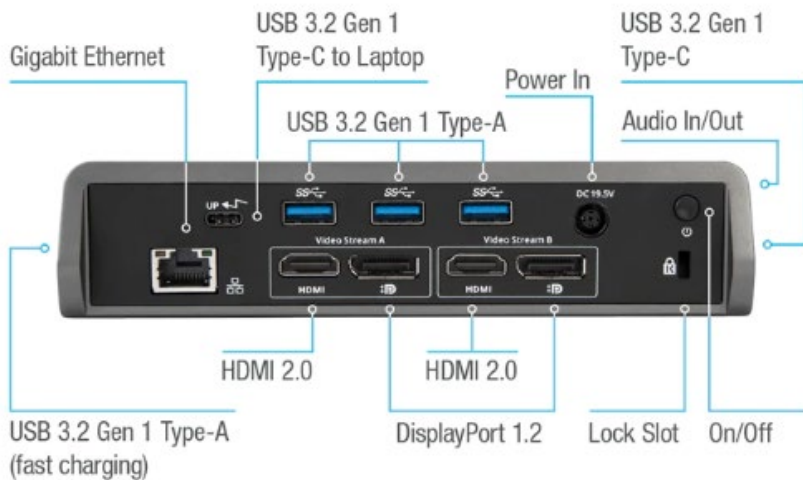

Purdue Northwest 2024 Apple CDWG Standards
Pricing and availability subject to change without notice.

Targus Universal USB-C DV4K Dock with Power - docking station - USB-C - 2 x

MFG.PART: DOCK180USZ | CDW PART: 4721580 | Price: [$288.62]

Limited 3-Year Warranty

Ports & Slots

Dimensions & Weight

Dimensions 6.75" x 1.50" x 3.60" (W x H x D) Weight 0.81 lbs

Web link: [Targus Universal USB Type-C Docking Station](#)